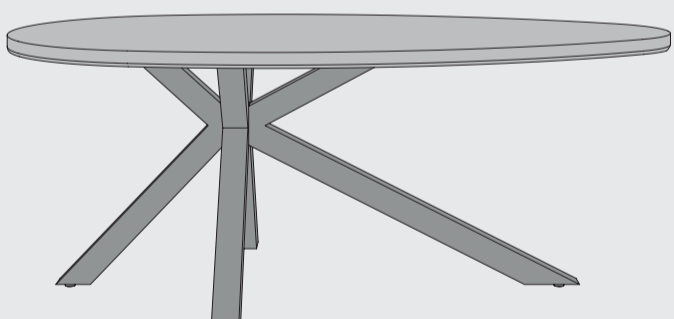

Eiken
railway brown

Kikarhout
smoked

www.xooon.com

Tafelprogramma
“COLOMBO”
 massief Eiken, railway brown of massief smoked Kikarhout

Tafel rond
 b130 x d130 x h77 cm
 art: 36202 (Eiken railway brown)
 art: 36204 (smoked Kikarhout)

Tafel rond
 b150 x d150 x h77 cm
 art: 38540 (Eiken railway brown)
 art: 38541 (smoked Kikarhout)

Tafel ovaal
 b200 x d120 x h77 cm
 art: 36200 (Eiken railway brown)
 art: 36203 (smoked Kikarhout)

Bartafel rond
 b110 x d110 x h92 cm
 art: 39865 (Eiken railway brown)
 art: 39866 (smoked Kikarhout)

Bartafel ovaal
 b150 x d110 x h92cm
 art: 39867 (Eiken railway brown)
 art: 39868 (smoked Kikarhout)