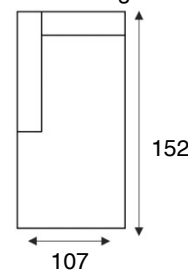

2-zits zonder armen
2 seater without armrests

loveseat
Armchair wide

1,5-zits arm L | R
Armchair wide left/right

1,5-zits zonder armen
Armchair wide without armrests

fauteuil
Armchair

longchair arm L | R
Chaiselongue left/right

longchair groot arm L | R
Chaiselongue wide left/right

hoekelement
Corner 90 round

loungebank links
Chaiselongue freestanding left

loungebank rechts
Chaiselongue freestanding right

hocker 60x40
Footstool 60x40