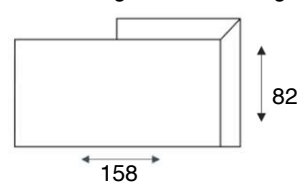

2-zits zonder armen
2 seater without armrests

loveseat
Armchair wide

1,5-zits arm L | R
Armchair wide left/right

1,5-zits zonder armen
Armchair wide without armrests

fauteuil
Armchair

longchair arm L | R
Chaiselongue left/right

longchair groot arm L | R
Chaiselongue wide left/right

hoekelement
Corner 90 round

loungebank links
Chaiselongue freestanding left

loungebank rechts
Chaiselongue freestanding right

hocker 60x40
Footstool 60x40