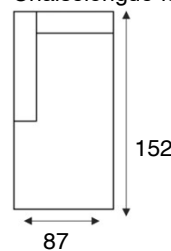

2-zits zonder armen
2 seater without armrests

loveseat
Armchair wide

1,5-zits arm L | R
Armchair wide left/right

1,5-zits zonder armen
Armchair wide without armrests

fauteuil
Armchair

longchair arm L | R
Chaiselongue left/right

longchair groot arm L | R
Chaiselongue wide left/right

hoekelement
Corner 90 round

loungebank links
Chaiselongue freestanding left

loungebank rechts
Chaiselongue freestanding right

hocker 60x40
Footstool 60x40