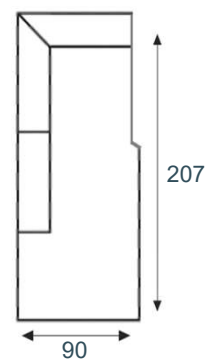

Hoek met eiland L | R
CORNER + SITTING ISLAND L/R