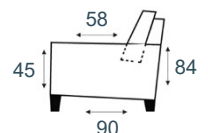

Vraag de verkoopadviseur in de winkel naar alle mogelijkheden!

Elementen zijn niet op werkelijke schaal. Typfouten en/of wijzigingen onder voorbehoud.

INHOUSE

inhousewonen.nl