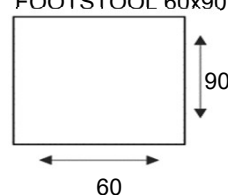

2,5-zits z/armen
2,5 SEAT NO ARM

2-zitsbank
2 SEAT

2-zits arm L | R
2 SEAT ARM L/R

Hocker
FOOTSTOOL 60x90

Hoek met eiland L | R
CORNER + SITTING ISLAND L/R

Longchair arm L | R
LONGCHAIR

Hoekelement
CORNER L/R