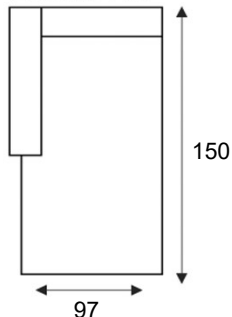

2,5-zits z/armen
2,5 SEAT NO ARM

2-zitsbank
2 SEAT

2-zits arm L | R
2 SEAT ARM L/R

Hocker
FOOTSTOOL 60x90

Hoek met eiland L | R
CORNER + SITTING ISLAND L/R

Longchair arm L | R
LONGCHAIR

Hoekelement
CORNER L/R