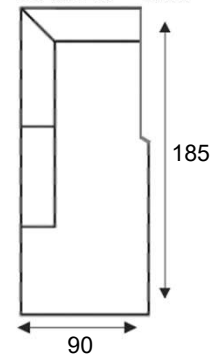

2,5-zits z/armen
2,5 SEAT NO ARM

2-zitsbank
2 SEAT

2-zits arm L | R
2 SEAT ARM L/R

Hocker
FOOTSTOOL 60x90

Hoek met eiland L | R
CORNER + SITTING ISLAND L/R

Longchair arm L | R
LONGCHAIR

Hoekelement
CORNER L/R