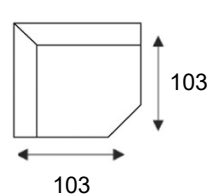

2,5-zits z/armen
2,5 SEAT NO ARM

2-zitsbank
2 SEAT

2-zits arm L | R
2 SEAT ARM L/R

Hocker
FOOTSTOOL 60x90

Hoek met eiland L | R
CORNER + SITTING ISLAND L/R

Longchair arm L | R
LONGCHAIR

Hoekelement
CORNER L/R