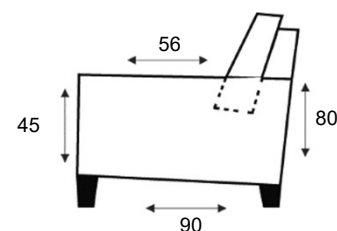

2,5-zits z/armen
2,5 SEAT NO ARM

2-zitsbank
2 SEAT

2-zits arm L | R
2 SEAT ARM L/R

Hocker
FOOTSTOOL 60x90

Hoek met eiland L | R
CORNER + SITTING ISLAND L/R

Longchair arm L | R
LONGCHAIR

Hoekelement
CORNER L/R