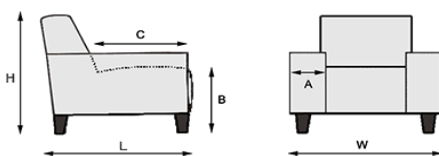

1. **Romp** : Meubelplaat, beuken
   Zit : Polyether
   Rug : Polyether, singelband
   Pootmogelijkheden : Metalen sledeframe, vintage of zwart poedercoat

  H L W	Eetstoel H=86, W=46, L=62 B=50, C=43	 H L W	Armstoel H=86, W=56, L=62 B=50, C=43

  H L W	Barkruk met rug (laag) H=104, W=47, L=65 B=65, C=42	 H L W	Barkruk met rug en armen (laag) H=104, W=55, L=65 B=65, C=42

  H L W	Barkruk met rug (hoog) H=110, W=47, L=65 B=75, C=42	 H L W	Barkruk met rug en armen (hoog) H=110, W=55, L=65 B=75, C=42

  H L W	Eetbank 130 cm H=86, W=130, L=62 B=50, C=43	 H L W	Eetbank 150 cm H=86, W=150, L=62 B=50, C=43

  H L W	Eetbank 170 cm H=86, W=170, L=62 B=50, C=43

Onderhoudsmiddelen verkrijgbaar